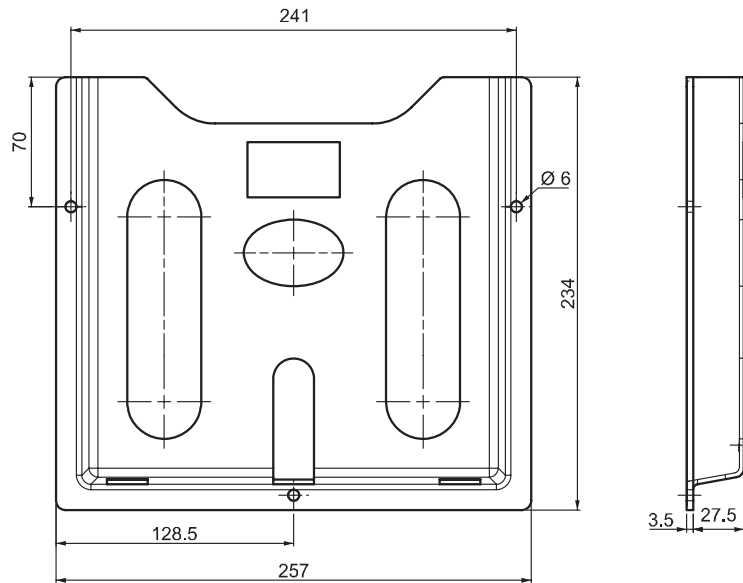

▶ ACCESSORIES

DRAWING POCKET (A4)

2150

- For A4 size documents. Self adhesive. For special colours or logo, please contact Essentra

APPLICATIONS

Electric panels, machinery covers

MATERIAL

Polystyrene MFI 3-4

COLOR

RAL 7035

2152

DRAWING POCKET (A5)

- For A5 size documents. Self adhesive. For special colours or logo, please contact Essentra

APPLICATIONS

Electric panels, machinery covers

MATERIAL