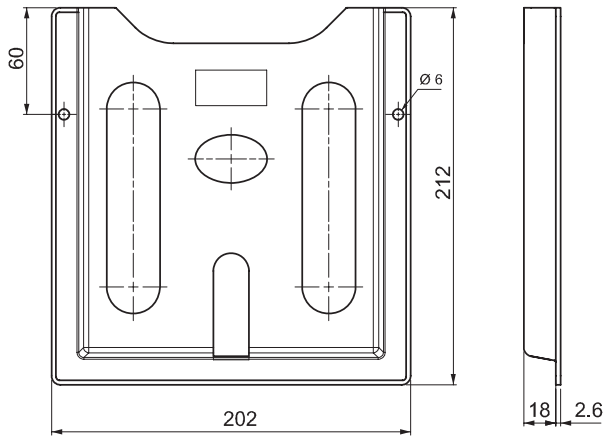

▶ ACCESSORIES

DRAWING POCKET (A4)

2150

- For A4 size documents. Self adhesive. For special colours or logo, please contact Essentra

APPLICATIONS

Electric panels, machinery covers

MATERIAL

Polystyrene MFI 3-4

COLOR

RAL 7035

2152

DRAWING POCKET (A5)

- For A5 size documents. Self adhesive. For special colours or logo, please contact Essentra

APPLICATIONS

Electric panels, machinery covers

MATERIAL