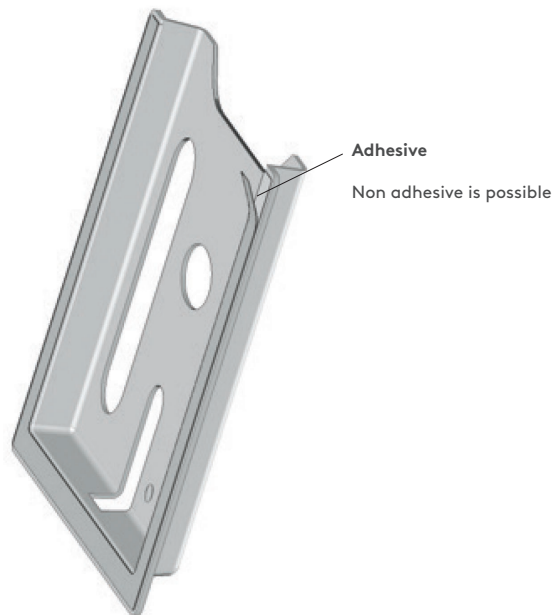

▶ ACCESSORIES

DRAWING POCKET (A4)

2150

- For A4 size documents. Self adhesive. For special colours or logo, please contact Essentra

APPLICATIONS

Electric panels, machinery covers

MATERIAL

Polystyrene MFI 3-4

COLOR

RAL 7035

2152

DRAWING POCKET (A5)

- For A5 size documents. Self adhesive. For special colours or logo, please contact Essentra

APPLICATIONS

Electric panels, machinery covers

MATERIAL