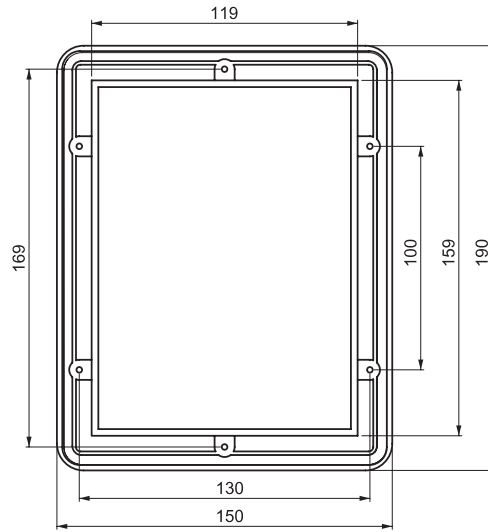

▶ ACCESSORIES

COUNTER SCREEN

2216

- Allows counters or dials to be viewed from outside enclosure.

COUNTER SCREEN

2215

- Allows counters or dials to be viewed from outside enclosure.